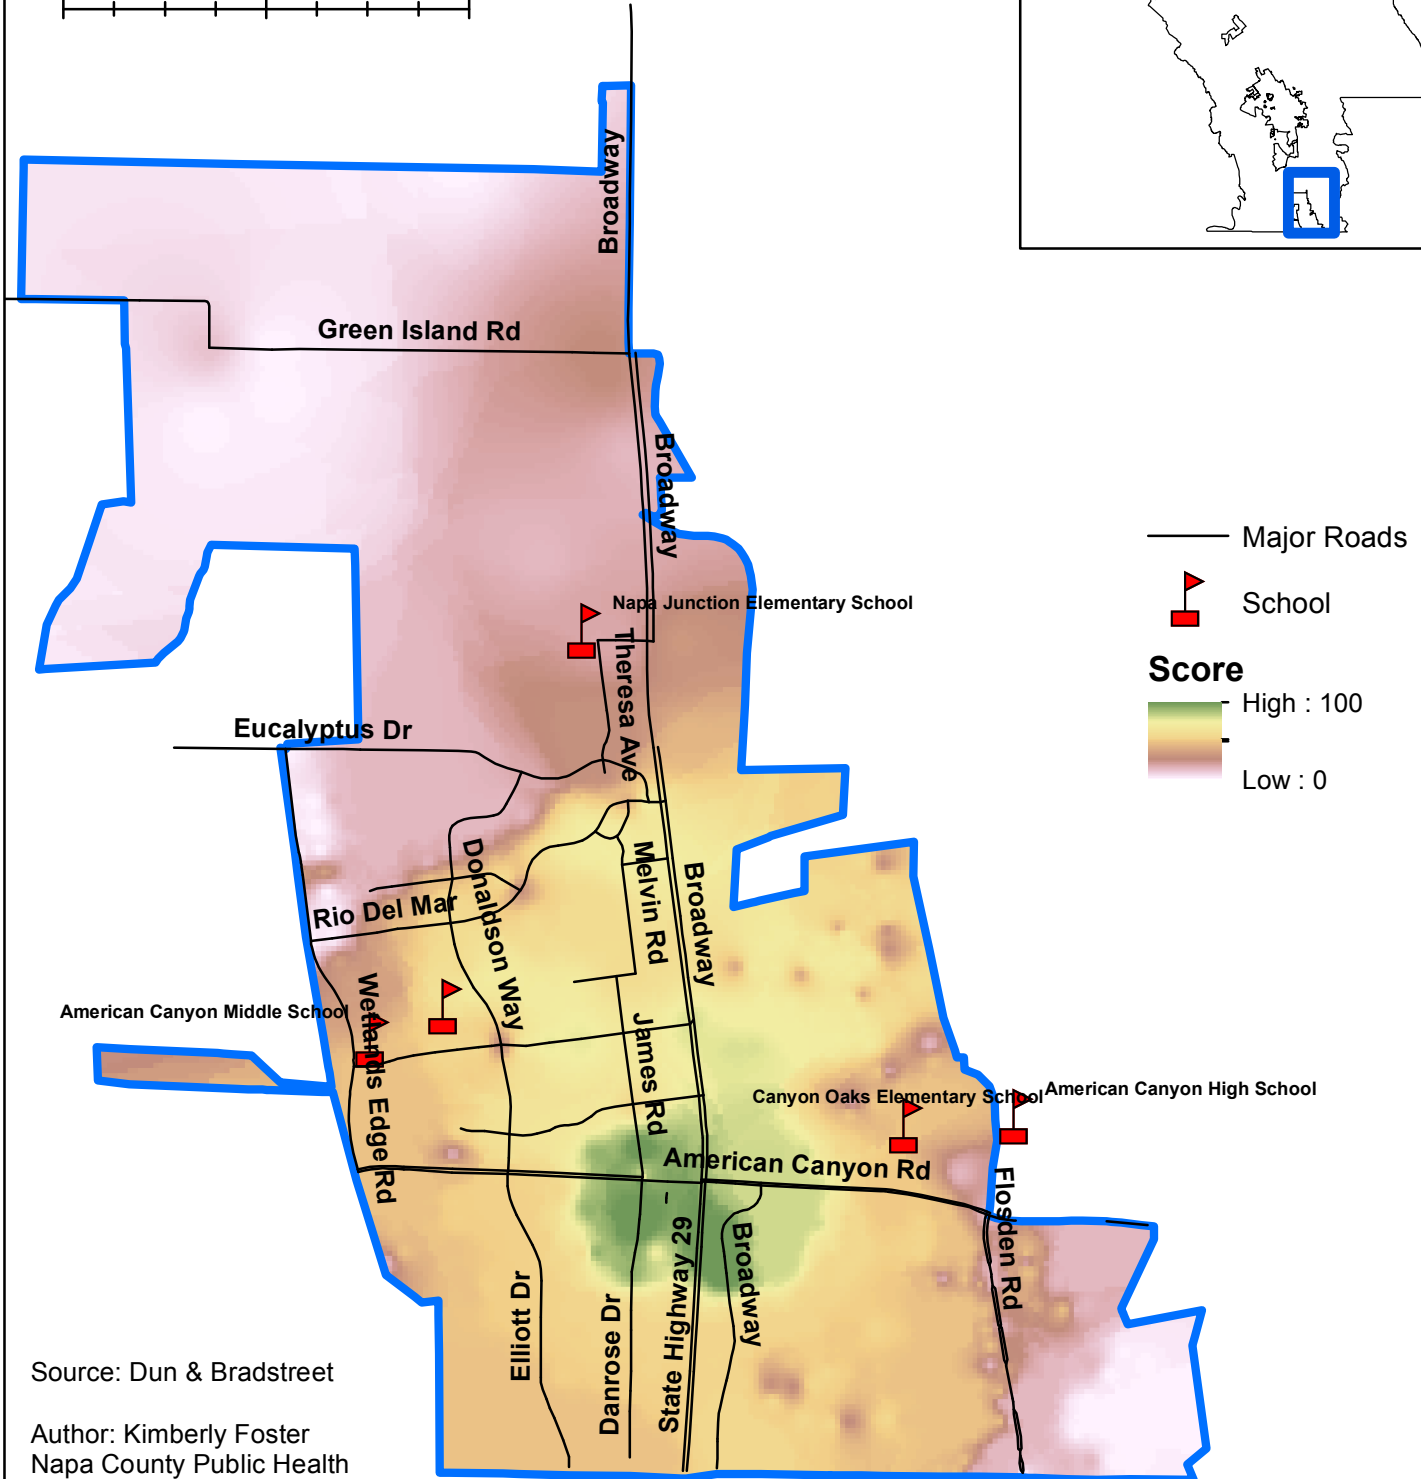

Food Market Score* City of American Canyon

*A relative measure of the number and variety of retail food resources within one mile, weighted by food offerings and distance.

— Major Roads

🚩 School

Score

High : 100

Low : 0

Source: Dun & Bradstreet
 Author: Kimberly Foster
 Napa County Public Health