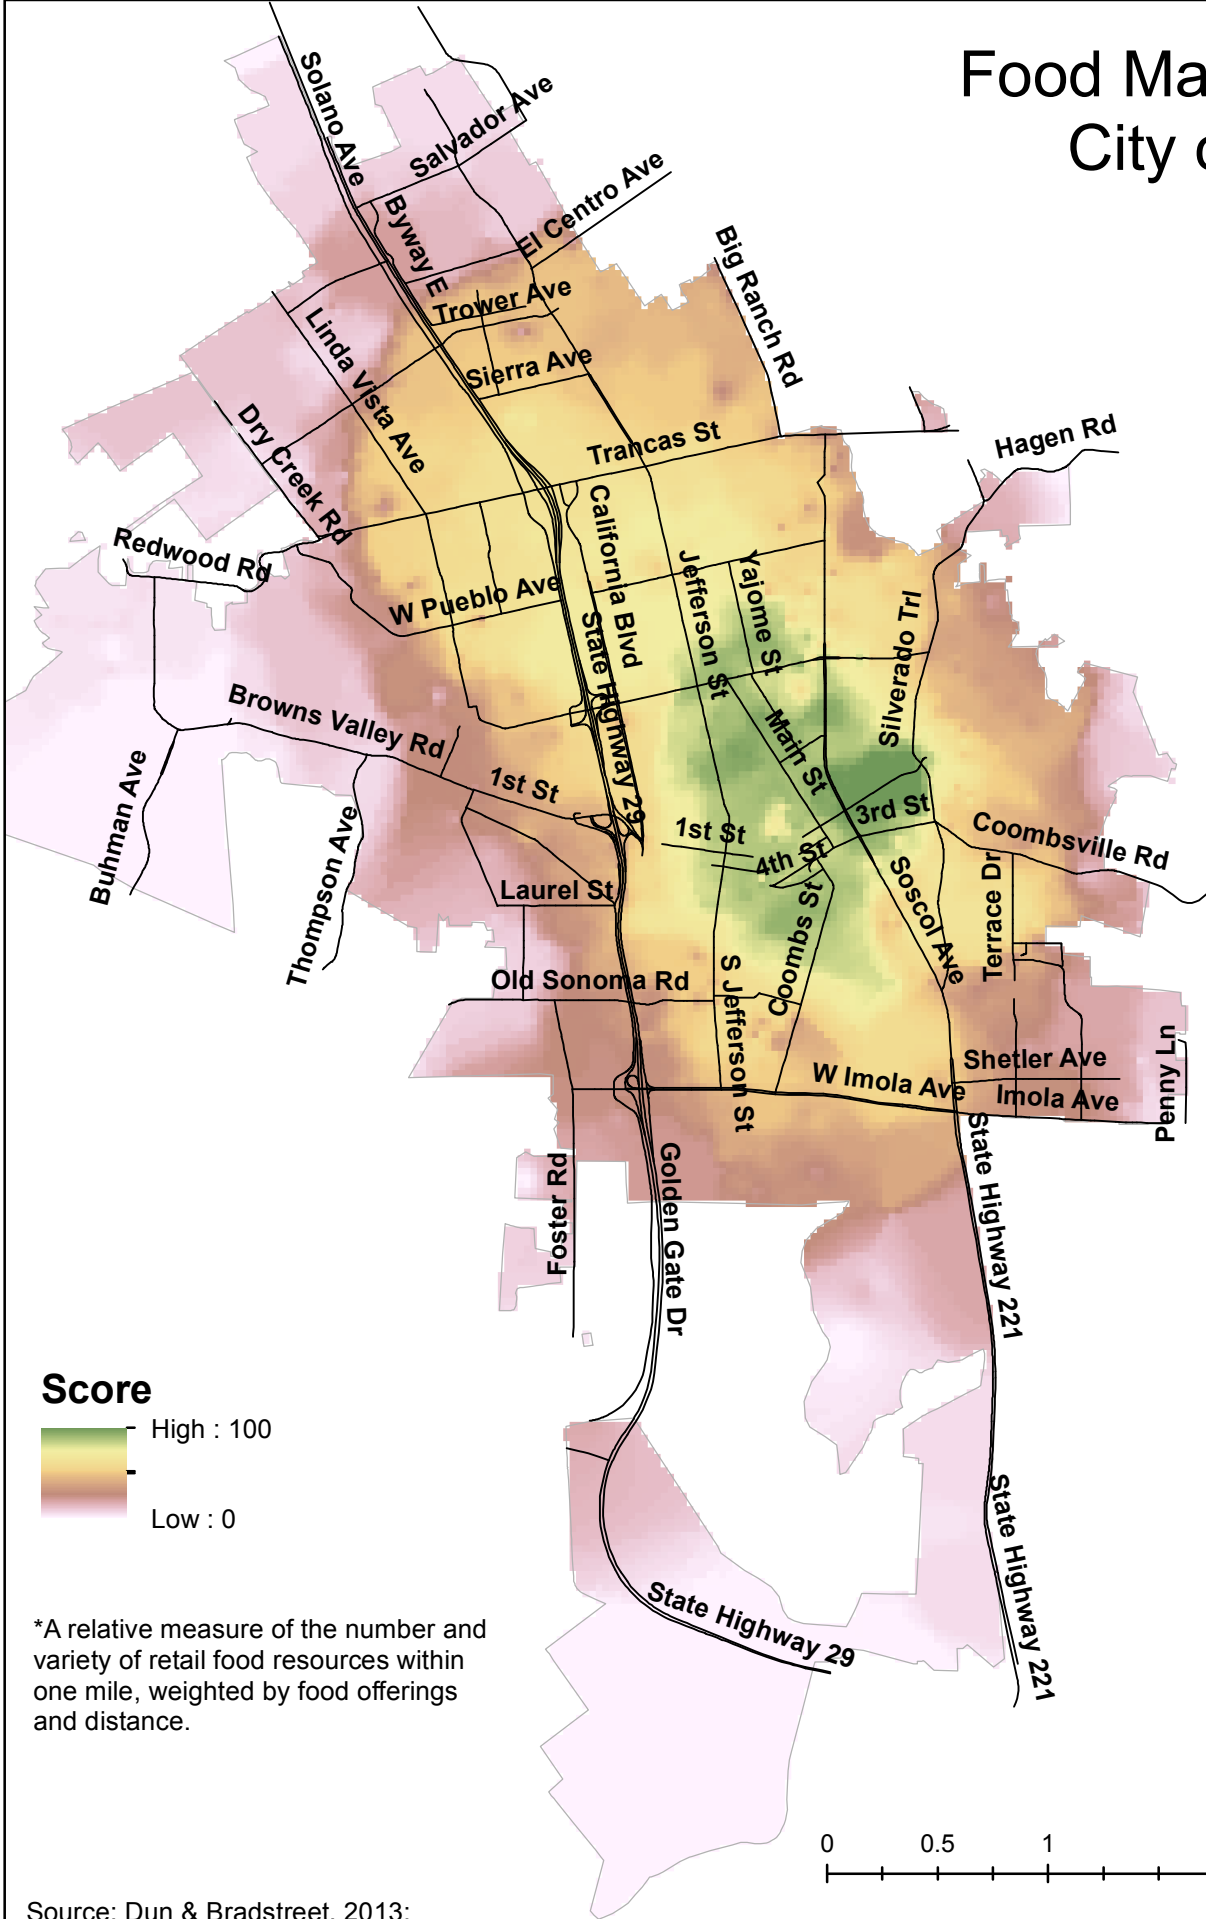

Food Market Score* City of Napa

Score

*A relative measure of the number and variety of retail food resources within one mile, weighted by food offerings and distance.

Source: Dun & Bradstreet, 2013;
Napa County Public Health